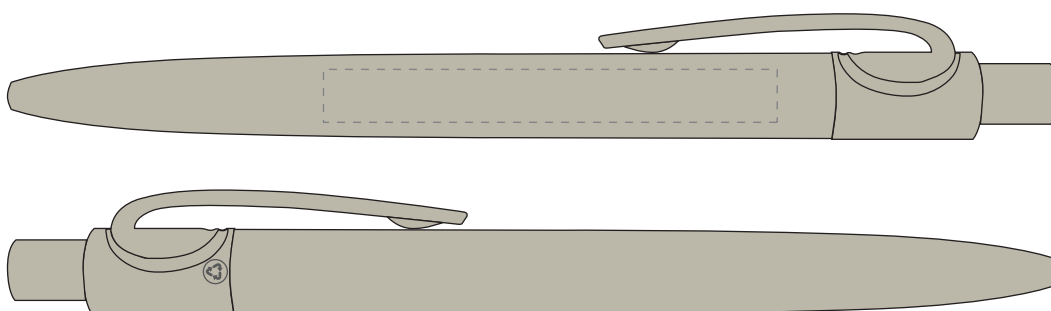

Your Ref:

Quantity:

Product Code: TPC000114

Our Ref:

Version: 1

Product Colour: LIGHT GREY

**PRINTING CONCERNS:****PRODUCT INFO:**

We stock this item in the following colours

**PANTONE REFERENCE(S)**

Full colour printing

ARTWORK SCALE 100%

Product Image for visualisation  
- colours may vary

ARTWORK SCALE 100%  
Digital print area: 60mm x 7mm

**The dashed line is to demonstrate print area and will not appear on your printed item**